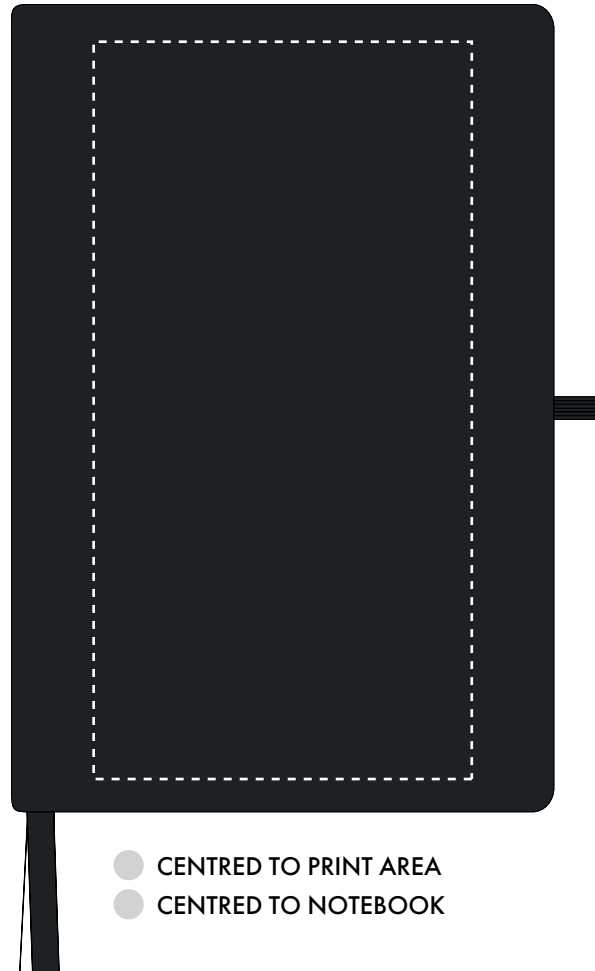

Your Ref:	Quantity:	Product Code: QS0042
Our Ref:	Version: 1	Product Colour: BLACK

**PRINTING CONCERNS:**

We stock this item in the following colours

**PANTONE REFERENCE(S)**

Full colour printing

ARTWORK SCALE 50%

Please note that this product comes with a belly band around the centre of the book

The dashed line is to demonstrate print area and will not appear on your printed item

**PLEASE NOTE:**

- All colours including print and product are for visual purposes only and should not be regarded as the actual colour of the product and print.
- Some products may vary from batch to batch and may differ from previous orders.
- The colour and texture of a product can also have an effect on the final print colour.
- By approving this order we accept that you understand these terms.

To proceed, please approve visual via the online system.

ARTWORK SCALE 100%

Digital print area: 100mm x 195mm